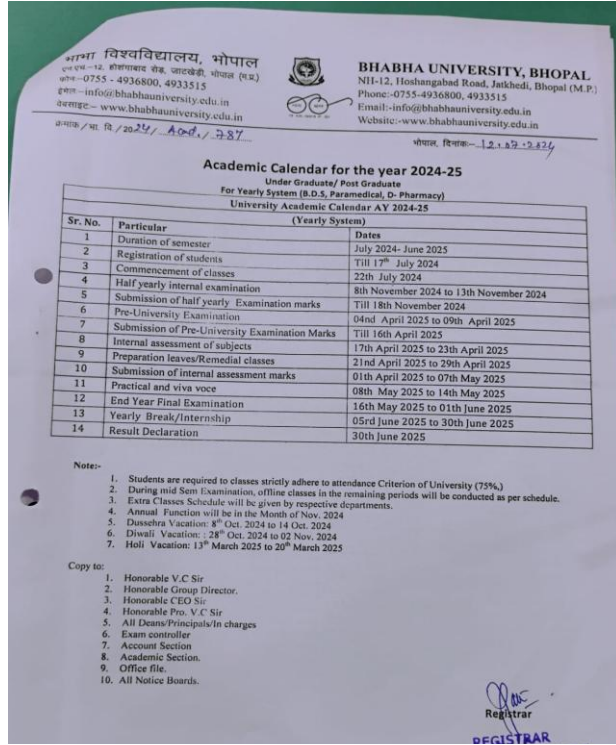

SCHOOL/DEPARTMENT/ CENTRE: NA

FACULTY DETAILS

S. No.	Name of Teacher	Designation	Age	Educational Qualification	Teaching Experience	Date of Joining the Institute	Whether full time or part time	Regular or Adhoc	Scale of Pay	No. of Publication
1	Dr. Manoj Mittal	Principal, Professor & Head	51	MDS, BDS	21 y .10 m	13/04/2016	Full time	Regular	As per norms	5
2	Dr. Javed Sayyed Chand	Professor	46	MDS , BDS	14 y, 5 m	01.08.2017	Full time	Regular	As per norms	7
3	Dr. Varsha Sharma	Reader	44	MDS , BDS	7 y, 10 m	01.02.2021	Full time	Regular	As per norms	6